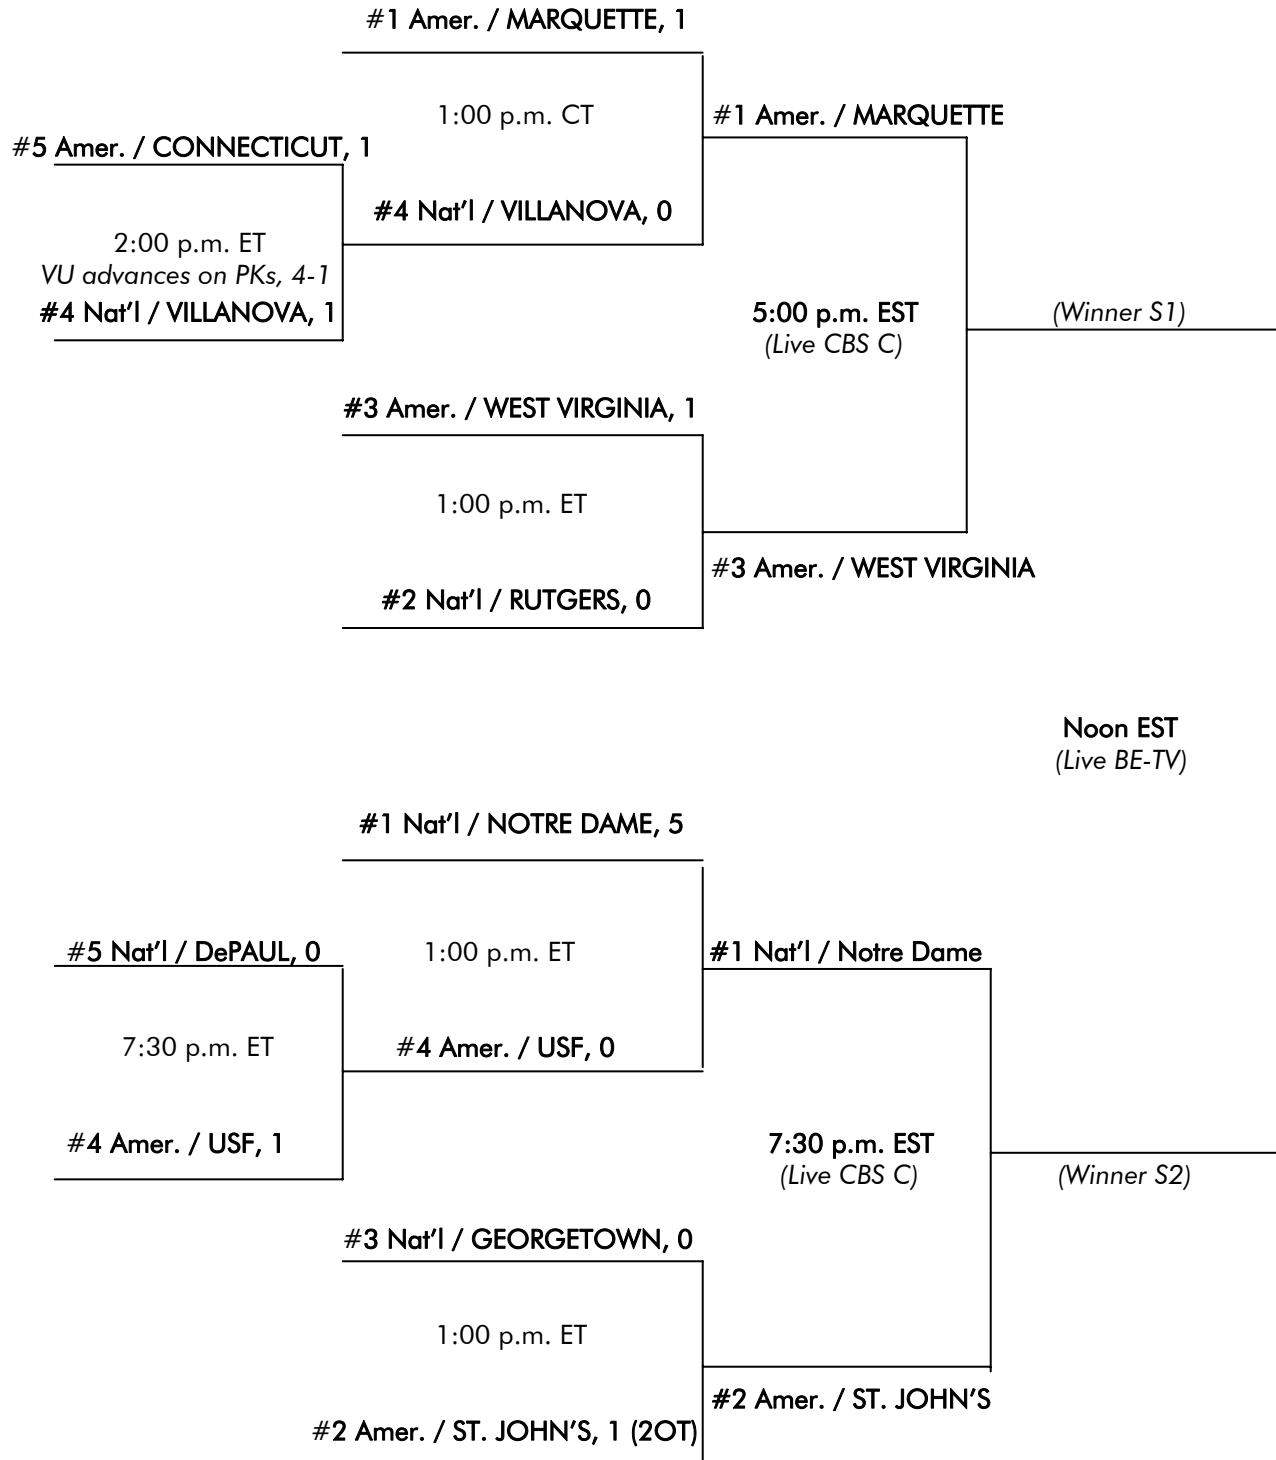

2009 BIG EAST WOMEN'S SOCCER 10-TEAM CHAMPIONSHIP BRACKET

Thurs., Oct. 29
Campus Sites
First Round

Sunday, Nov. 1
Campus Site
Quarterfinals

November 6 & 8
Morrone Stadium – UConn, Storrs, CT
Fri./Semifinals **Sun./Final**
5:00 & 7:30 p.m. EST Noon EST

NOTE: Conference staff has the discretion to change the order of the championship semifinals based on the host/local institution's participation.