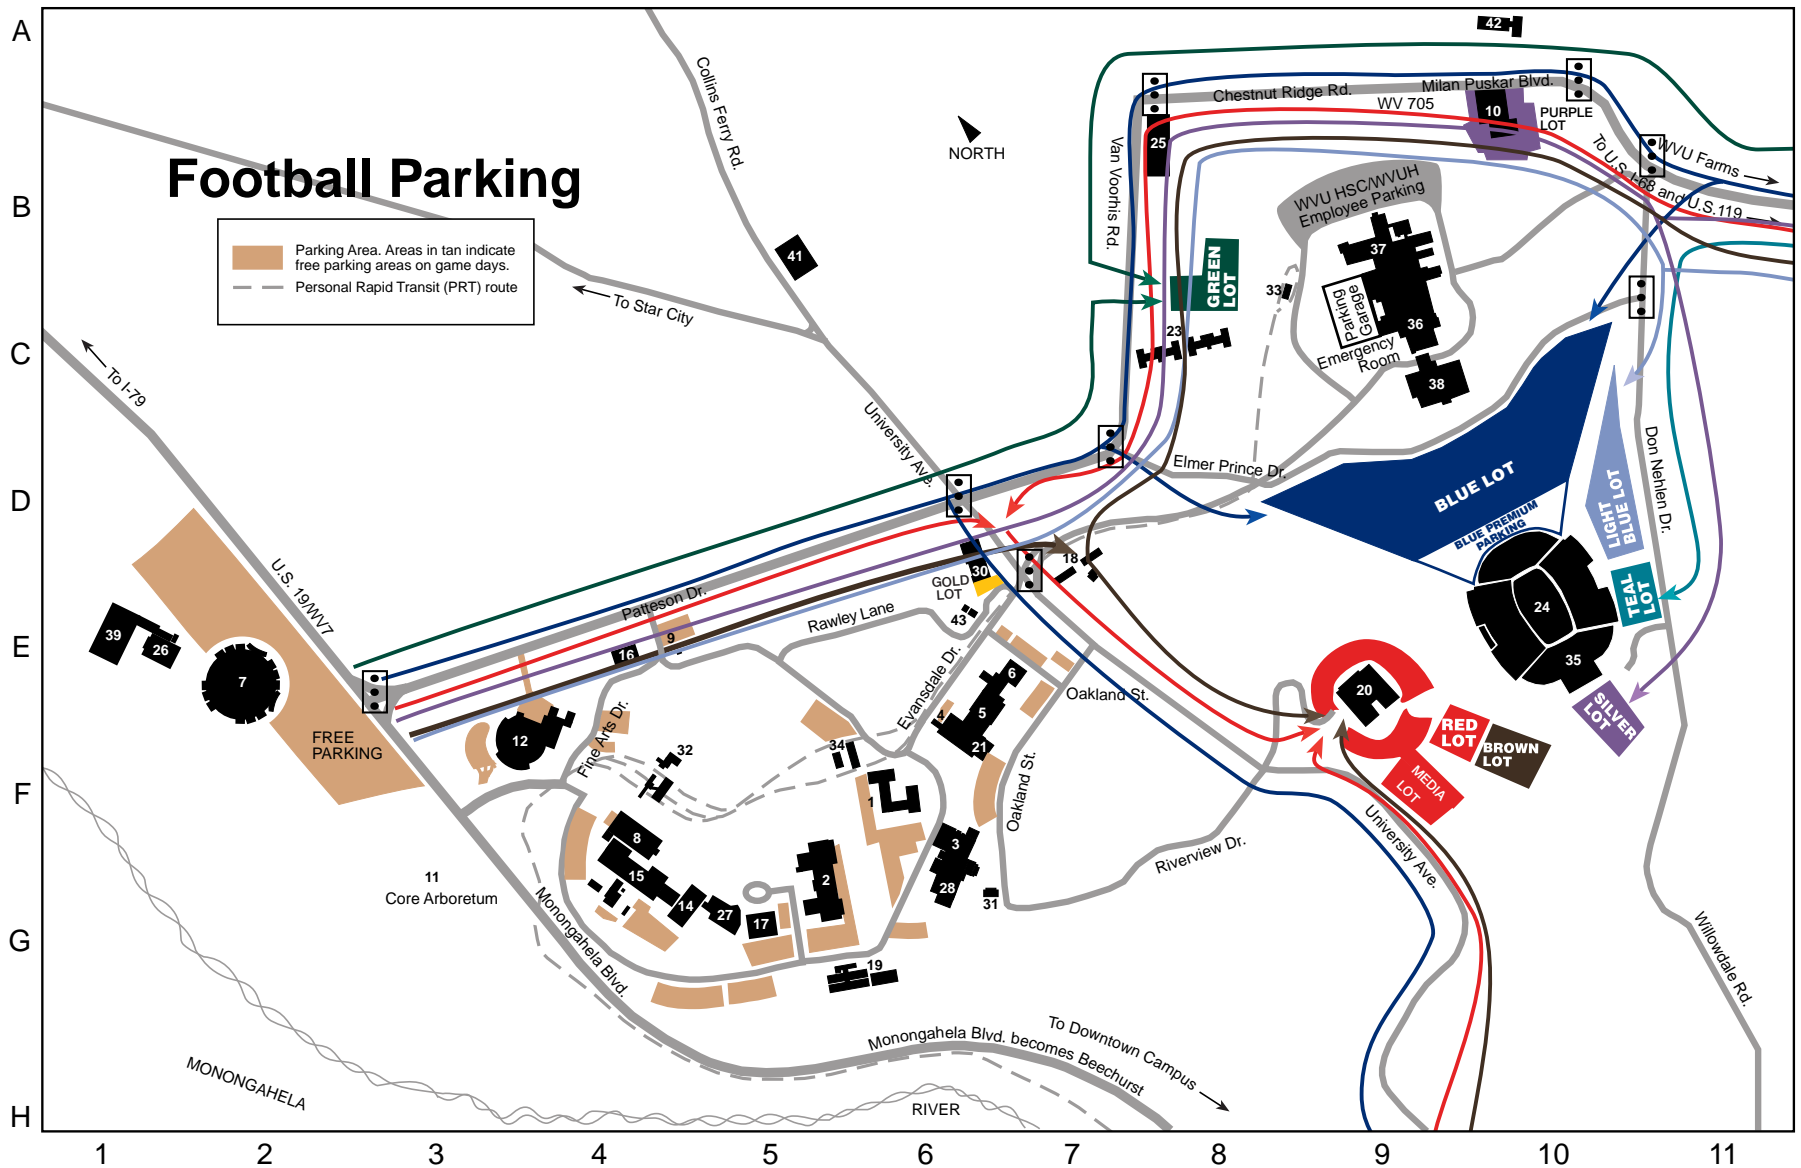

West Virginia University

Evansdale Campus Buildings

- | | | | |
|--|---|--|---|
| <ul style="list-style-type: none"> 1 Agricultural Sciences Annex (F-6) 2 Agricultural Sciences Building (F-6) 3 Allen Hall (F-7) 4 Bennett Residence Hall (E-6) 5 Braxton Residence Hall (E-6) 6 Brooke Residence Hall (E-6) 7 Coliseum (E-2) 8 College of Mineral and Energy Resources Building (F-4) 9 Communications Building (E-5) 10 Concurrent Engineering Research Center (A-10) 11 Core Arboretum (G-3) | <ul style="list-style-type: none"> 12 Creative Arts Center (E-4) 14 Engineering Research Building (F-5) 15 Engineering Sciences Building (F-4) 16 Erickson Alumni Center (E-4) 17 Evansdale Library (F-5) 18 Faculty Housing (D-7) 19 Greenhouses (G-6) 20 Law Center (E-9) 21 Lyon Residence Hall (E-6) 23 Medical Center Apartments (C-8) | <ul style="list-style-type: none"> 24 Mountaineer Field at Milan Puskar Stadium (D-10) 25 Mountainview Regional Rehabilitation Hospital 26 Natatorium (E-1) 27 National Research Center for Coal and Energy (F-5) 28 Percival Hall (F-6) 29 Physician Office Center 30 Physical Plant (D-7) 31 President's Home (F-7) 32 PRT Engineering Station (E-4) 33 PRT Health Sciences Center Station (B-8) | <ul style="list-style-type: none"> 34 PRT Towers Station (E-6) 35 Puskar Center (E-10) 36 Robert C. Byrd Health Sciences (North) (B-9) 37 Robert C. Byrd Health Sciences Center (South) (C-9) 38 Ruby Memorial Hospital (C-9) 39 Shell Building (E-1) 41 WVU Foundation (B-5) 42 WV Network for Education Telecomputing (A-10) 43 WVU Nursery School (D-6) |
|--|---|--|---|