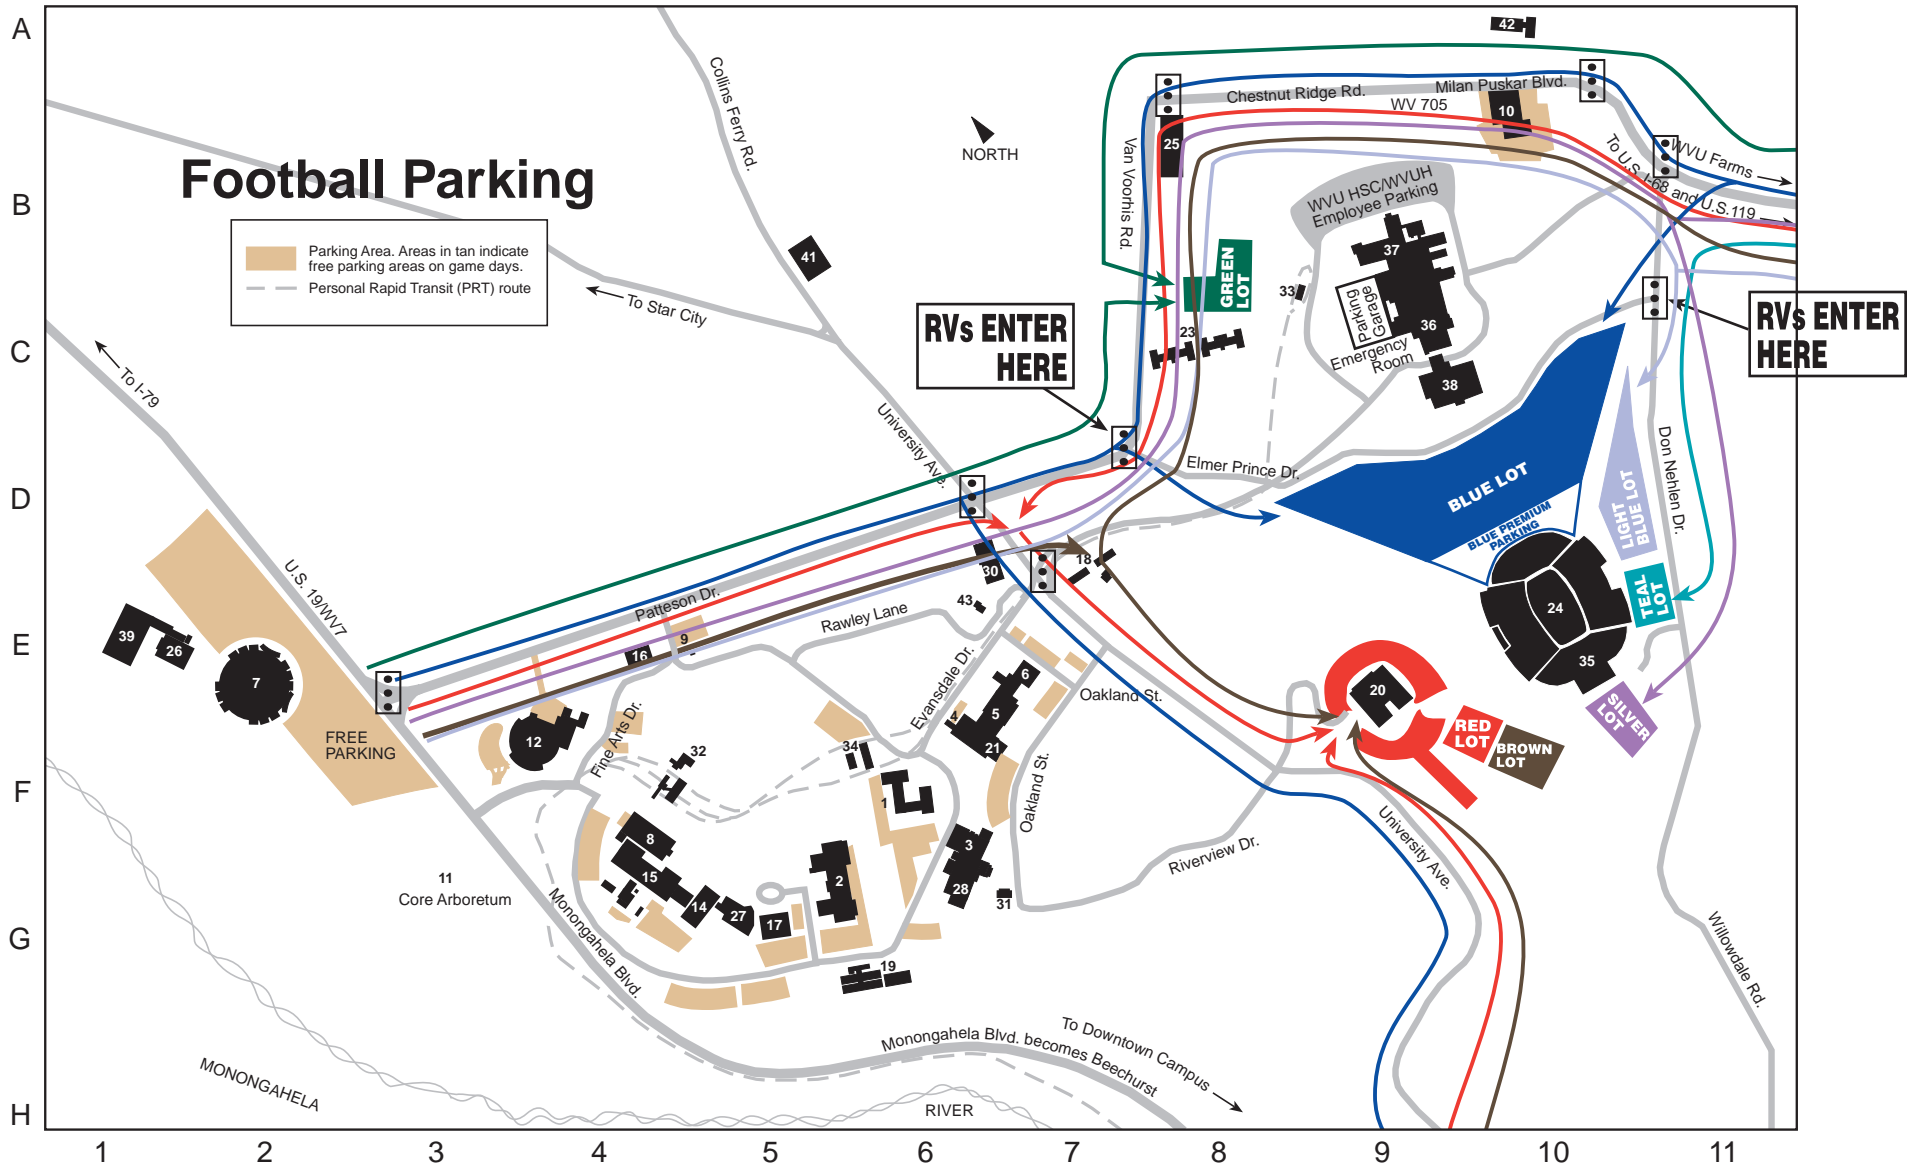

West Virginia University

Evansdale Campus Buildings

- | | | | |
|--|--|---|--|
| 1 Agricultural Sciences Annex (F-6) | 12 Creative Arts Center (E-4) | 24 Mountaineer Field (D-10) | 34 PRT Towers Station (E-6) |
| 2 Agricultural Sciences Building (F-6) | 14 Engineering Research Building (F-5) | 25 Mountainview Regional Rehabilitation Hospital | 35 Puskar Center (E-10) |
| 3 Allen Hall (F-7) | 15 Engineering Sciences Building (F-4) | 26 Natatorium (E-1) | 36 Robert C. Byrd Health Sciences (North) (B-9) |
| 4 Bennett Residence Hall (E-6) | 16 Erickson Alumni Center (E-4) | 27 National Research Center for Coal and Energy (F-5) | 37 Robert C. Byrd Health Sciences Center (South) (C-9) |
| 5 Braxton Residence Hall (E-6) | 17 Evansdale Library (F-5) | 28 Percival Hall (F-6) | 38 Ruby Memorial Hospital (C-9) |
| 6 Brooke Residence Hall (E-6) | 18 Faculty Housing (D-7) | 29 Physician Office Center | 39 Shell Building (E-1) |
| 7 Coliseum (E-2) | 19 Greenhouses (G-6) | 30 Physical Plant (D-7) | 41 WVU Foundation (B-5) |
| 8 College of Mineral and Energy Resources Building (F-4) | 20 Law Center (E-9) | 31 President's Home (F-7) | 42 WV Network for Education Telecomputing (A-10) |
| 9 Communications Building (E-5) | 21 Lyon Residence Hall (E-6) | 32 PRT Engineering Station (E-4) | 43 WVU Nursery School (D-6) |
| 10 Concurrent Engineering Research Center (A-10) | 23 Medical Center Apartments (C-8) | 33 PRT Health Sciences Center Station (B-8) | |
| 11 Core Arboretum (G-3) | | | |